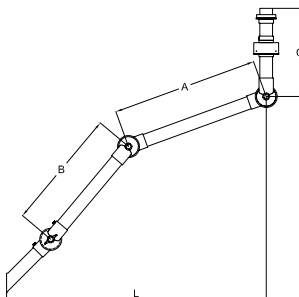

Product Overview

Wall Mounted

Wall mounted, 2-Joint

Diam. [mm]	L [mm]	B [mm]	C [mm]	Indicative Weight [kg]	Part No.	Colour of joint		
						Red	White	Black
50	430	275	350	0.8	50-27-2	-4	-5	-050
50	530	375	350	0.8	50-37-2	-4	-5	-050
50	630	475	350	0.9	50-47-2	-4	-5	-050
50	730	575	350	1.0	50-57-2	-4	-5	-050

Wall mounted, 3-Joint

Diam. [mm]	L [mm]	A [mm]	B [mm]	C [mm]	Indicative Weight [kg]	Part No.	Colour of joint		
							Red	White	Black
50	750	375	275	350	1.1	50-3727-2	-4	-5	-050
50	910	475	375	350	1.3	50-4737-2	-4	-5	-050
50	1125	475	675	350	1.5	50-4767-2	-4	-5	-050
50	1080	575	475	350	1.4	50-5747-2	-4	-5	-050
50	1380	875	475	350	1.6	50-8747-2	-4	-5	-050
50	1660	875	875	350	1.8	50-8787-2	-4	-5	-050

Product Overview

Ceiling Mounted

Ceiling Mounted, 3-Joint

Diam. [mm]	L [mm]	A [mm]	B [mm]	C [mm]	Indicative Weight [kg]	Part No.	Colour of joint		
							Red	White	Black
50	750	375	275	350	1.2	50-3727-3	-4	-5	-050
50	910	475	375	350	1.3	50-4737-3	-4	-5	-050
50	1125	475	675	350	1.5	50-4767-3	-4	-5	-050
50	1080	575	475	350	1.5	50-5747-3	-4	-5	-050
50	1380	875	475	350	1.7	50-8747-3	-4	-5	-050
50	1660	875	875	350	1.9	50-8787-3	-4	-5	-050