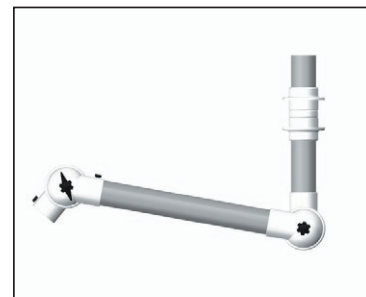

Table mounted, 3-Joint

Diam. [mm]	L [mm]	A [mm]	B [mm]	C [mm]	Indicative Weight [kg]	Part No.	Colour of joint		
							Red	White	Black
50	765	375	275	350	1.1	50-3727-1	-4	-5	-050
50	945	475	375	350	1.3	50-4737-1	-4	-5	-050
50	1125	575	475	350	1.4	50-5747-1	-4	-5	-050
50	1425	875	475	350	1.5	50-8747-1	-4	-5	-050

Product Overview

Wall Mounted

Wall mounted, 2-Joint

Diam. [mm]	L [mm]	B [mm]	C [mm]	Indicative Weight [kg]	Part No.	Colour of joint		
						Red	White	Black
50	430	275	350	0.8	50-27-2	-4	-5	-050
50	530	375	350	0.8	50-37-2	-4	-5	-050
50	630	475	350	0.9	50-47-2	-4	-5	-050
50	730	575	350	1.0	50-57-2	-4	-5	-050