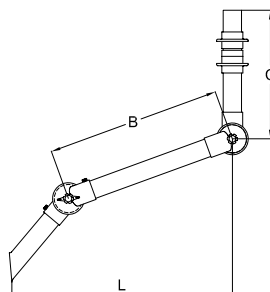

Diam. [mm]	L [mm]	B [mm]	C [mm]	Indicative Weight [kg]	Part No.	Colour of joint		
						Red	White	Black
50	445	275	350	0.8	50-27-1	-4	-5	-050
50	545	375	350	0.8	50-37-1	-4	-5	-050
50	645	475	350	0.8	50-47-1	-4	-5	-050
50	745	575	350	0.9	50-57-1	-4	-5	-050

Table mounted, 3-Joint

Diam. [mm]	L [mm]	A [mm]	B [mm]	C [mm]	Indicative Weight [kg]	Part No.	Colour of joint		
							Red	White	Black
50	765	375	275	350	1.1	50-3727-1	-4	-5	-050
50	945	475	375	350	1.3	50-4737-1	-4	-5	-050
50	1125	575	475	350	1.4	50-5747-1	-4	-5	-050
50	1425	875	475	350	1.5	50-8747-1	-4	-5	-050

Product Overview

Wall Mounted

Wall mounted, 2-Joint

Diam. [mm]	L [mm]	B [mm]	C [mm]	Indicative Weight [kg]	Part No.	Colour of joint		
						Red	White	Black
50	430	275	350	0.8	50-27-2	-4	-5	-050
50	530	375	350	0.8	50-37-2	-4	-5	-050
50	630	475	350	0.9	50-47-2	-4	-5	-050
50	730	575	350	1.0	50-57-2	-4	-5	-050

Wall mounted, 3-Joint

Diam. [mm]	L [mm]	A [mm]	B [mm]	C [mm]	Indicative Weight [kg]	Part No.	Colour of joint		
							Red	White	Black
50	750	375	275	350	1.1	50-3727-2	-4	-5	-050
50	910	475	375	350	1.3	50-4737-2	-4	-5	-050
50	1125	475	675	350	1.5	50-4767-2	-4	-5	-050
50	1080	575	475	350	1.4	50-5747-2	-4	-5	-050
50	1380	875	475	350	1.6	50-8747-2	-4	-5	-050
50	1660	875	875	350	1.8	50-8787-2	-4	-5	-050