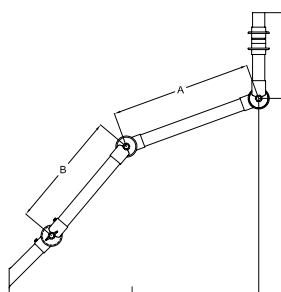

Diam. [mm]	L [mm]	B [mm]	C [mm]	Indicative Weight [kg]	Part No.	Colour of joint		
						Red	White	Black
50	445	275	350	0.8	50-27-1	-4	-5	-050
50	545	375	350	0.8	50-37-1	-4	-5	-050
50	645	475	350	0.8	50-47-1	-4	-5	-050
50	745	575	350	0.9	50-57-1	-4	-5	-050

Table mounted, 3-Joint

Diam. [mm]	L [mm]	A [mm]	B [mm]	C [mm]	Indicative Weight [kg]	Part No.	Colour of joint		
							Red	White	Black
50	765	375	275	350	1.1	50-3727-1	-4	-5	-050
50	945	475	375	350	1.3	50-4737-1	-4	-5	-050
50	1125	575	475	350	1.4	50-5747-1	-4	-5	-050
50	1425	875	475	350	1.5	50-8747-1	-4	-5	-050

Product Overview

Wall Mounted

Wall mounted, 2-Joint

Diam. [mm]	L [mm]	B [mm]	C [mm]	Indicative Weight [kg]	Part No.	Colour of joint		
						Red	White	Black
50	430	275	350	0.8	50-27-2	-4	-5	-050
50	530	375	350	0.8	50-37-2	-4	-5	-050
50	630	475	350	0.9	50-47-2	-4	-5	-050
50	730	575	350	1.0	50-57-2	-4	-5	-050

Wall mounted, 3-Joint

Diam. [mm]	L [mm]	A [mm]	B [mm]	C [mm]	Indicative Weight [kg]	Part No.	Colour of joint		
							Red	White	Black
50	750	375	275	350	1.1	50-3727-2	-4	-5	-050
50	910	475	375	350	1.3	50-4737-2	-4	-5	-050
50	1125	475	675	350	1.5	50-4767-2	-4	-5	-050
50	1080	575	475	350	1.4	50-5747-2	-4	-5	-050
50	1380	875	475	350	1.6	50-8747-2	-4	-5	-050
50	1660	875	875	350	1.8	50-8787-2	-4	-5	-050