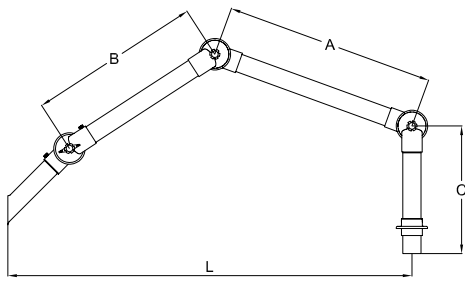

Diam. [mm]	L [mm]	B [mm]	C [mm]	Indicative Weight [kg]	Part No.	Colour of joint		
						Red	White	Black
50	445	275	350	0.8	50-27-1	-4	-5	-050
50	545	375	350	0.8	50-37-1	-4	-5	-050
50	645	475	350	0.8	50-47-1	-4	-5	-050
50	745	575	350	0.9	50-57-1	-4	-5	-050

Table mounted, 3-Joint

Diam. [mm]	L [mm]	A [mm]	B [mm]	C [mm]	Indicative Weight [kg]	Part No.	Colour of joint		
							Red	White	Black
50	765	375	275	350	1.1	50-3727-1	-4	-5	-050
50	945	475	375	350	1.3	50-4737-1	-4	-5	-050
50	1125	575	475	350	1.4	50-5747-1	-4	-5	-050
50	1425	875	475	350	1.5	50-8747-1	-4	-5	-050

Product Overview

Wall Mounted

Wall mounted, 2-Joint

Diam. [mm]	L [mm]	B [mm]	C [mm]	Indicative Weight [kg]	Part No.	Colour of joint		
						Red	White	Black
50	430	275	350	0.8	50-27-2	-4	-5	-050
50	530	375	350	0.8	50-37-2	-4	-5	-050
50	630	475	350	0.9	50-47-2	-4	-5	-050
50	730	575	350	1.0	50-57-2	-4	-5	-050

Wall mounted, 3-Joint

Diam. [mm]	L [mm]	A [mm]	B [mm]	C [mm]	Indicative Weight [kg]	Part No.	Colour of joint		
							Red	White	Black
50	750	375	275	350	1.1	50-3727-2	-4	-5	-050
50	910	475	375	350	1.3	50-4737-2	-4	-5	-050
50	1125	475	675	350	1.5	50-4767-2	-4	-5	-050
50	1080	575	475	350	1.4	50-5747-2	-4	-5	-050
50	1380	875	475	350	1.6	50-8747-2	-4	-5	-050
50	1660	875	875	350	1.8	50-8787-2	-4	-5	-050