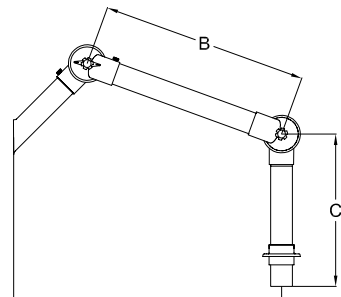

Diam. [mm]	L [mm]	B [mm]	C [mm]	Indicative Weight [kg]	Part No.	Colour of joint		
						Red	White	Black
50	445	275	350	0.8	50-27-1	-4	-5	-050
50	545	375	350	0.8	50-37-1	-4	-5	-050
50	645	475	350	0.8	50-47-1	-4	-5	-050
50	745	575	350	0.9	50-57-1	-4	-5	-050

Table mounted, 3-Joint

Diam. [mm]	L [mm]	A [mm]	B [mm]	C [mm]	Indicative Weight [kg]	Part No.	Colour of joint		
							Red	White	Black
50	765	375	275	350	1.1	50-3727-1	-4	-5	-050
50	945	475	375	350	1.3	50-4737-1	-4	-5	-050
50	1125	575	475	350	1.4	50-5747-1	-4	-5	-050
50	1425	875	475	350	1.5	50-8747-1	-4	-5	-050

Product Overview

Wall Mounted

Wall mounted, 2-Joint

Diam. [mm]	L [mm]	B [mm]	C [mm]	Indicative Weight [kg]	Part No.	Colour of joint		
						Red	White	Black
50	430	275	350	0.8	50-27-2	-4	-5	-050
50	530	375	350	0.8	50-37-2	-4	-5	-050
50	630	475	350	0.9	50-47-2	-4	-5	-050
50	730	575	350	1.0	50-57-2	-4	-5	-050

Wall mounted, 3-Joint

Diam. [mm]	L [mm]	A [mm]	B [mm]	C [mm]	Indicative Weight [kg]	Part No.	Colour of joint		
							Red	White	Black
50	750	375	275	350	1.1	50-3727-2	-4	-5	-050
50	910	475	375	350	1.3	50-4737-2	-4	-5	-050
50	1125	475	675	350	1.5	50-4767-2	-4	-5	-050
50	1080	575	475	350	1.4	50-5747-2	-4	-5	-050
50	1380	875	475	350	1.6	50-8747-2	-4	-5	-050
50	1660	875	875	350	1.8	50-8787-2	-4	-5	-050